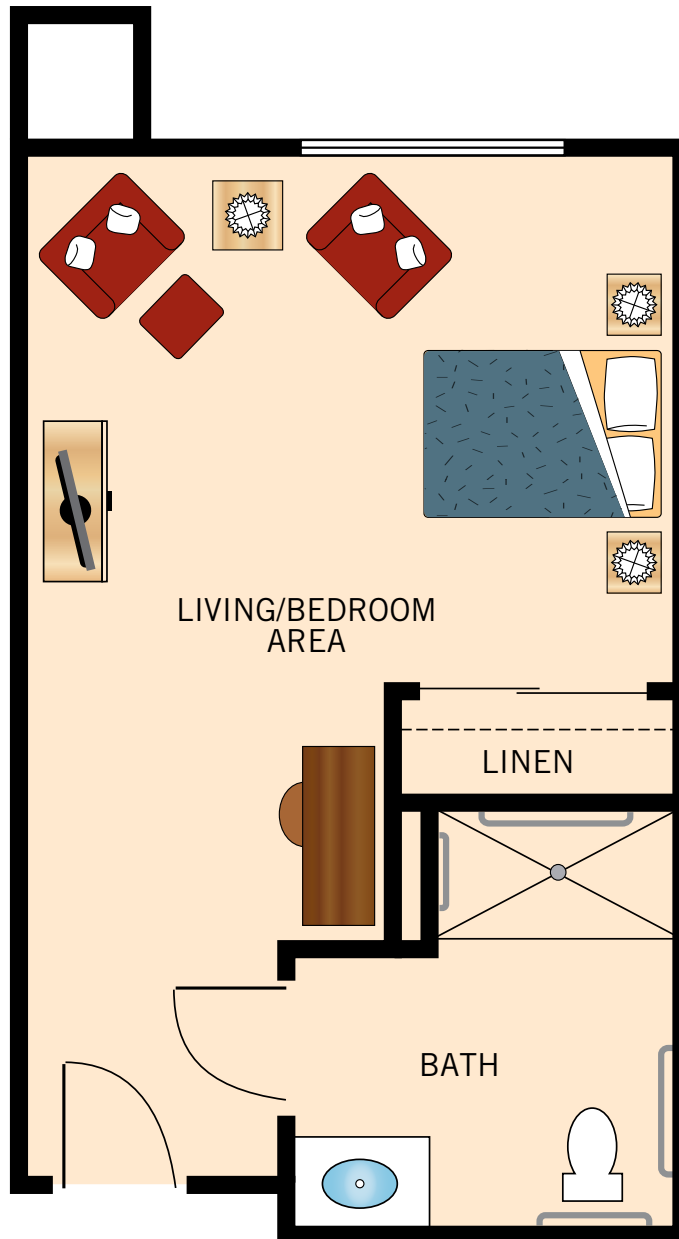

**ONE BEDROOM**  
**WASSON PEAK**  
695-708 Square Feet

Floor plans are not to scale and are shown for comparative purposes only.  
Actual apartment floor plans may have minor variations.

**ONE BEDROOM**  
**SWEETWATER**  
542-569 Square Feet

Floor plans are not to scale and are shown for comparative purposes only.  
Actual apartment floor plans may have minor variations.

**TWO BEDROOMS**  
**SAGUARO VISTA**  
796 Square Feet

Floor plans are not to scale and are shown for comparative purposes only.  
Actual apartment floor plans may have minor variations.

**TWO BEDROOMS**  
**SEVEN FALLS**  
905 Square Feet

Floor plans are not to scale and are shown for comparative purposes only.  
Actual apartment floor plans may have minor variations.

**TWO BEDROOMS**  
**GATES PASS**  
986 Square Feet

Floor plans are not to scale and are shown for comparative purposes only.  
Actual apartment floor plans may have minor variations.

**PRIVATE STUDIO**  
**IRONWOOD**  
333-383 Square Feet

Floor plans are not to scale and are shown for comparative purposes only.  
Actual apartment floor plans may have minor variations.