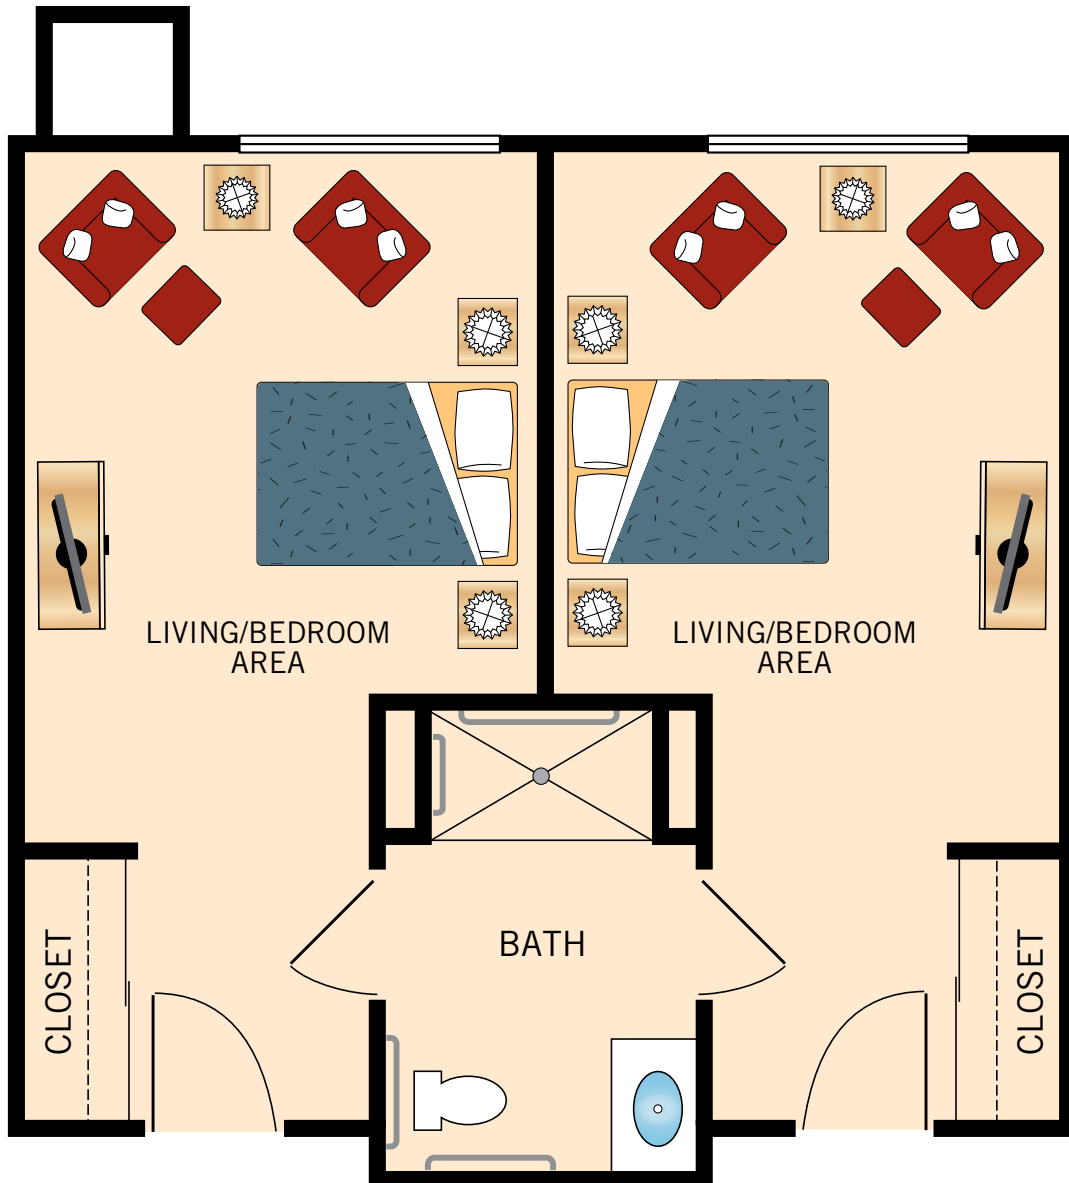

**ONE BEDROOM**  
**WASSON PEAK**  
695-708 Square Feet

Floor plans are not to scale and are shown for comparative purposes only.  
Actual apartment floor plans may have minor variations.

**ONE BEDROOM**  
**SWEETWATER**  
542-569 Square Feet

**TWO BEDROOMS**  
**SEVEN FALLS**  
905 Square Feet

Floor plans are not to scale and are shown for comparative purposes only.  
Actual apartment floor plans may have minor variations.

**TWO BEDROOMS**  
**GATES PASS**  
986 Square Feet

Floor plans are not to scale and are shown for comparative purposes only.  
Actual apartment floor plans may have minor variations.

**PRIVATE STUDIO**  
**IRONWOOD**  
333-383 Square Feet

Floor plans are not to scale and are shown for comparative purposes only.  
Actual apartment floor plans may have minor variations.

**SEMIPRIVATE  
BAJADA**

555-582 Square Feet

Floor plans are not to scale and are shown for comparative purposes only.  
Actual apartment floor plans may have minor variations.