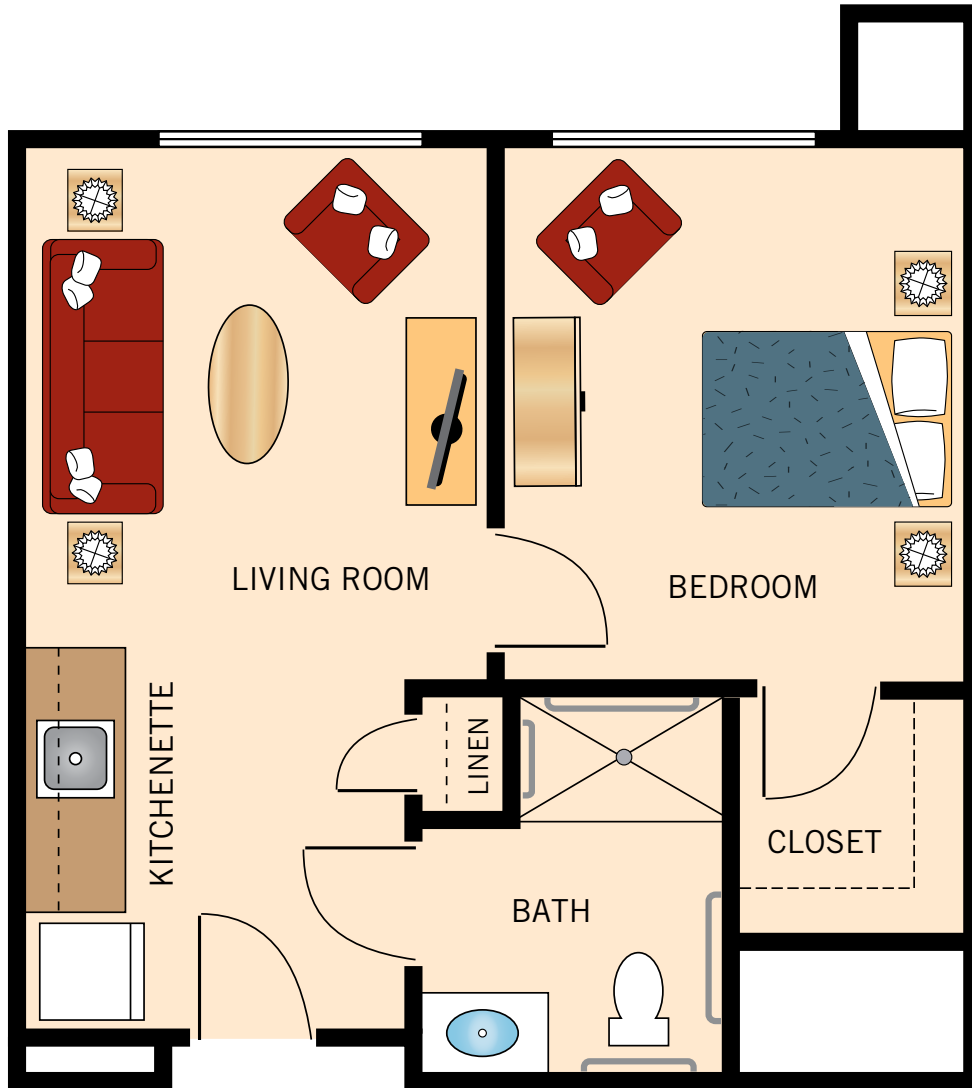

**STUDIO**  
**TUMAMOC**  
376-451 Square Feet

Floor plans are not to scale and are shown for comparative purposes only.  
Actual apartment floor plans may have minor variations.

**STUDIO**  
**AVRA**  
549 Square Feet

Floor plans are not to scale and are shown for comparative purposes only.  
Actual apartment floor plans may have minor variations.

**ONE BEDROOM**  
**MARANA SKY**  
583-626 Square Feet

Floor plans are not to scale and are shown for comparative purposes only.  
Actual apartment floor plans may have minor variations.

**ONE BEDROOM**  
**WASSON PEAK**  
695-708 Square Feet

Floor plans are not to scale and are shown for comparative purposes only.  
Actual apartment floor plans may have minor variations.

**ONE BEDROOM**  
**SWEETWATER**  
542-569 Square Feet

Floor plans are not to scale and are shown for comparative purposes only.  
Actual apartment floor plans may have minor variations.

**TWO BEDROOMS**  
**SAGUARO VISTA**  
796 Square Feet

Floor plans are not to scale and are shown for comparative purposes only.  
Actual apartment floor plans may have minor variations.