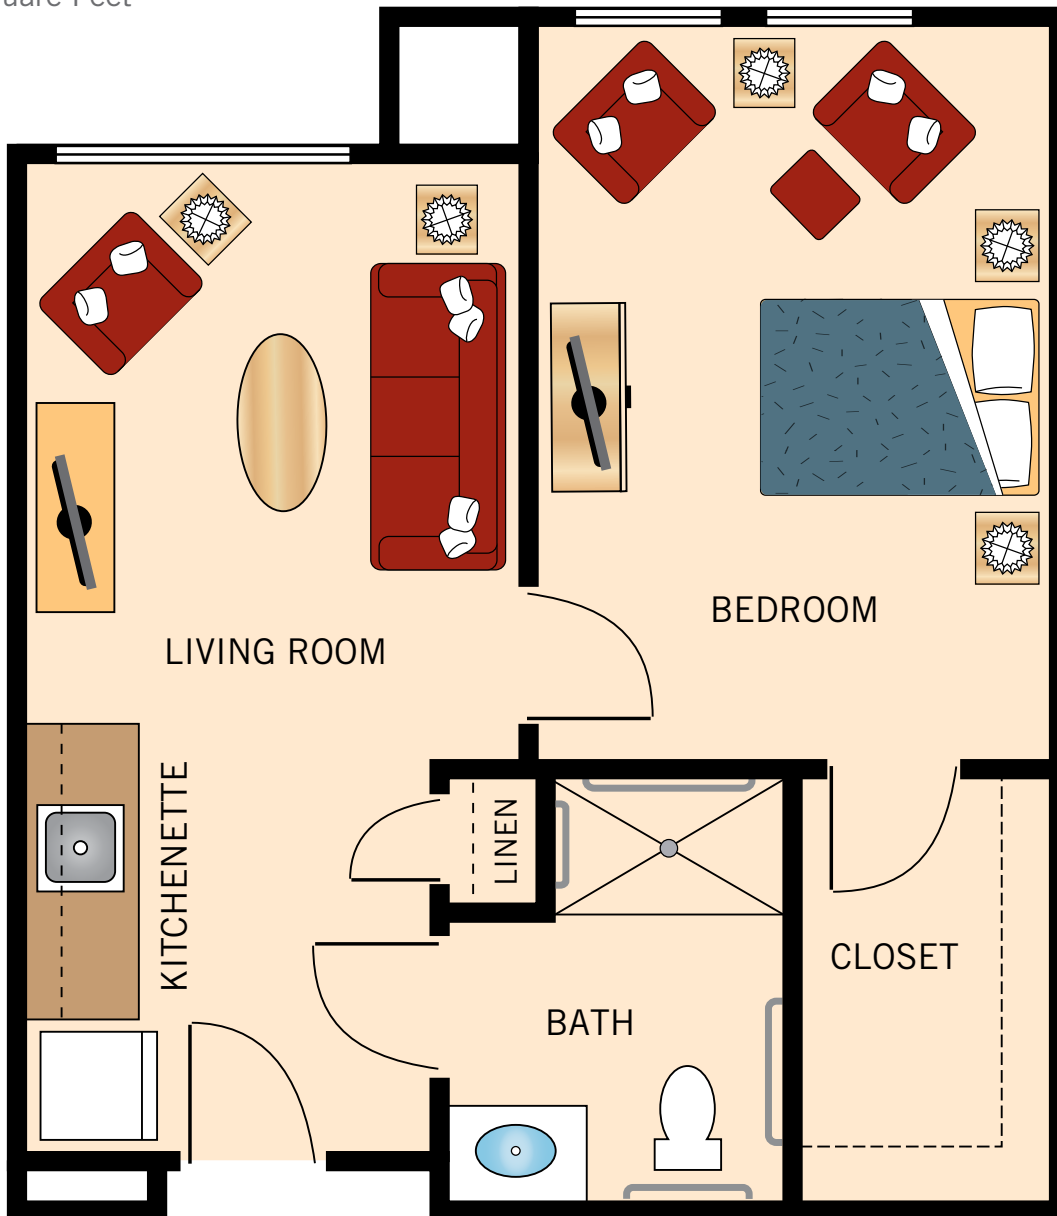

**STUDIO**  
**TUMAMOC**  
376-451 Square Feet

Floor plans are not to scale and are shown for comparative purposes only.  
Actual apartment floor plans may have minor variations.

**STUDIO**  
**AVRA**  
549 Square Feet

Floor plans are not to scale and are shown for comparative purposes only.  
Actual apartment floor plans may have minor variations.

**ONE BEDROOM**  
**MARANA SKY**  
583-626 Square Feet

Floor plans are not to scale and are shown for comparative purposes only.  
Actual apartment floor plans may have minor variations.

**ONE BEDROOM**  
**WASSON PEAK**  
695-708 Square Feet

Floor plans are not to scale and are shown for comparative purposes only.  
Actual apartment floor plans may have minor variations.

**ONE BEDROOM**  
**SWEETWATER**  
542-569 Square Feet

Floor plans are not to scale and are shown for comparative purposes only.  
Actual apartment floor plans may have minor variations.

**TWO BEDROOMS**  
**SAGUARO VISTA**  
796 Square Feet

Floor plans are not to scale and are shown for comparative purposes only.  
Actual apartment floor plans may have minor variations.