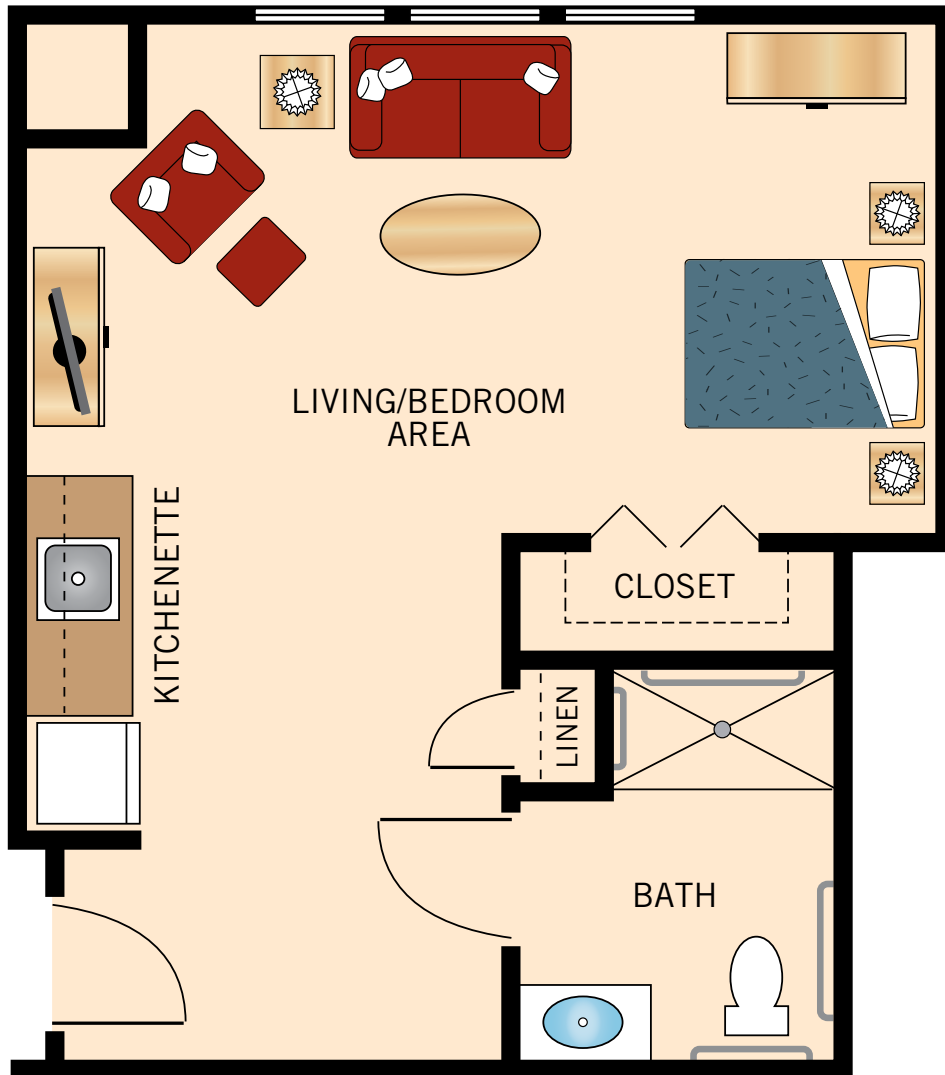

**STUDIO**  
**TUMAMOC**  
376-451 Square Feet

Floor plans are not to scale and are shown for comparative purposes only.  
Actual apartment floor plans may have minor variations.

**STUDIO**  
**AVRA**  
549 Square Feet

Floor plans are not to scale and are shown for comparative purposes only.  
Actual apartment floor plans may have minor variations.

**ONE BEDROOM**  
**MARANA SKY**  
583-626 Square Feet

Floor plans are not to scale and are shown for comparative purposes only.  
Actual apartment floor plans may have minor variations.

**ONE BEDROOM**  
**WASSON PEAK**  
695-708 Square Feet

Floor plans are not to scale and are shown for comparative purposes only.  
Actual apartment floor plans may have minor variations.

**ONE BEDROOM**  
**SWEETWATER**  
542-569 Square Feet

Floor plans are not to scale and are shown for comparative purposes only.  
Actual apartment floor plans may have minor variations.

**TWO BEDROOMS**  
**SAGUARO VISTA**  
796 Square Feet

Floor plans are not to scale and are shown for comparative purposes only.  
Actual apartment floor plans may have minor variations.