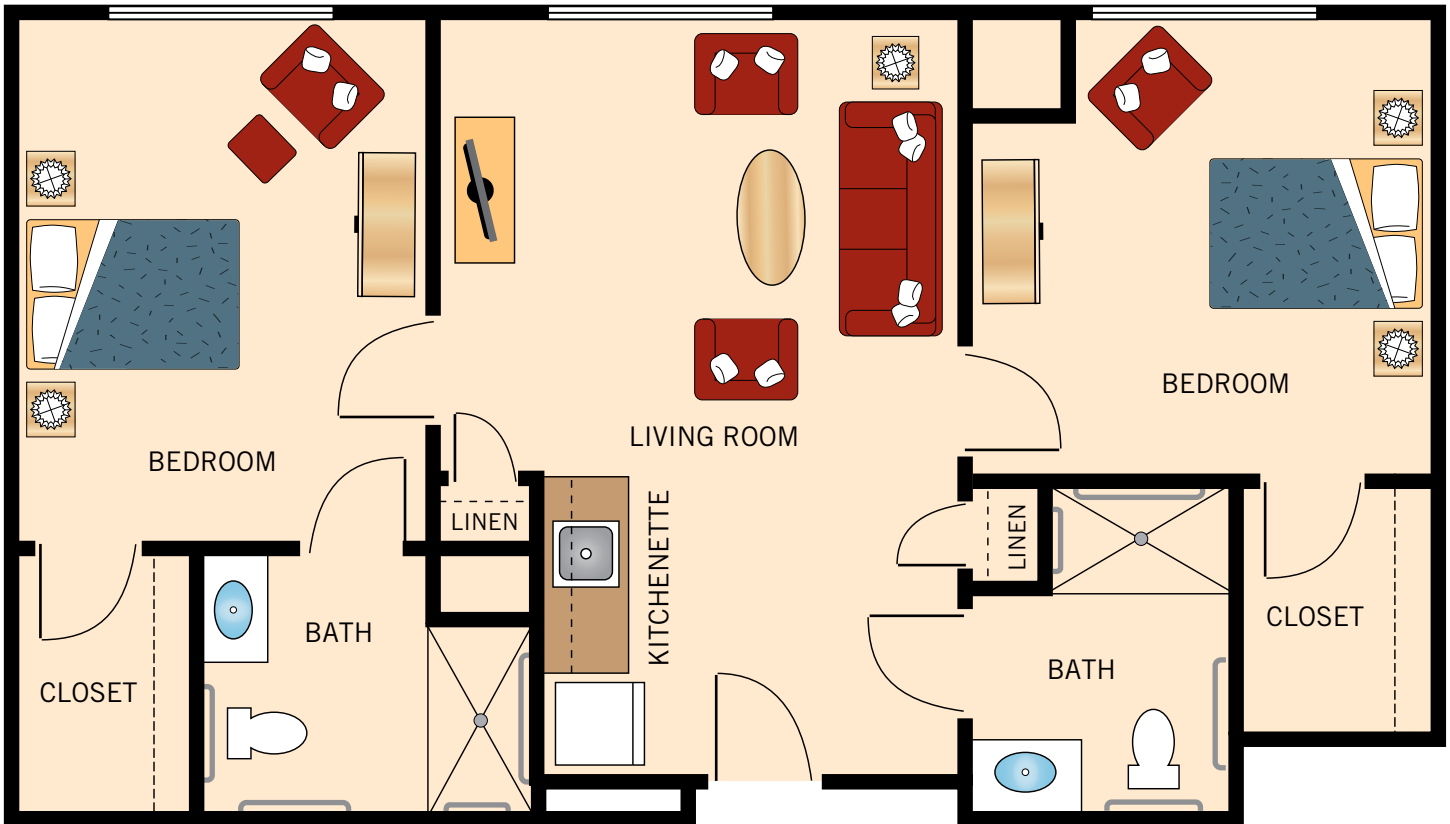

Floor plans are not to scale and are shown for comparative purposes only.  
Actual apartment floor plans may have minor variations.

**ONE BEDROOM**  
**MARANA SKY**  
583-626 Square Feet

Floor plans are not to scale and are shown for comparative purposes only.  
Actual apartment floor plans may have minor variations.

**ONE BEDROOM**  
**WASSON PEAK**  
695-708 Square Feet

Floor plans are not to scale and are shown for comparative purposes only.  
Actual apartment floor plans may have minor variations.

**ONE BEDROOM**  
**SWEETWATER**  
542-569 Square Feet

Floor plans are not to scale and are shown for comparative purposes only.  
Actual apartment floor plans may have minor variations.

**TWO BEDROOMS**  
**SAGUARO VISTA**  
796 Square Feet

Floor plans are not to scale and are shown for comparative purposes only.  
Actual apartment floor plans may have minor variations.

**TWO BEDROOMS**  
**SEVEN FALLS**  
905 Square Feet

Floor plans are not to scale and are shown for comparative purposes only.  
Actual apartment floor plans may have minor variations.

**TWO BEDROOMS**  
**GATES PASS**  
986 Square Feet