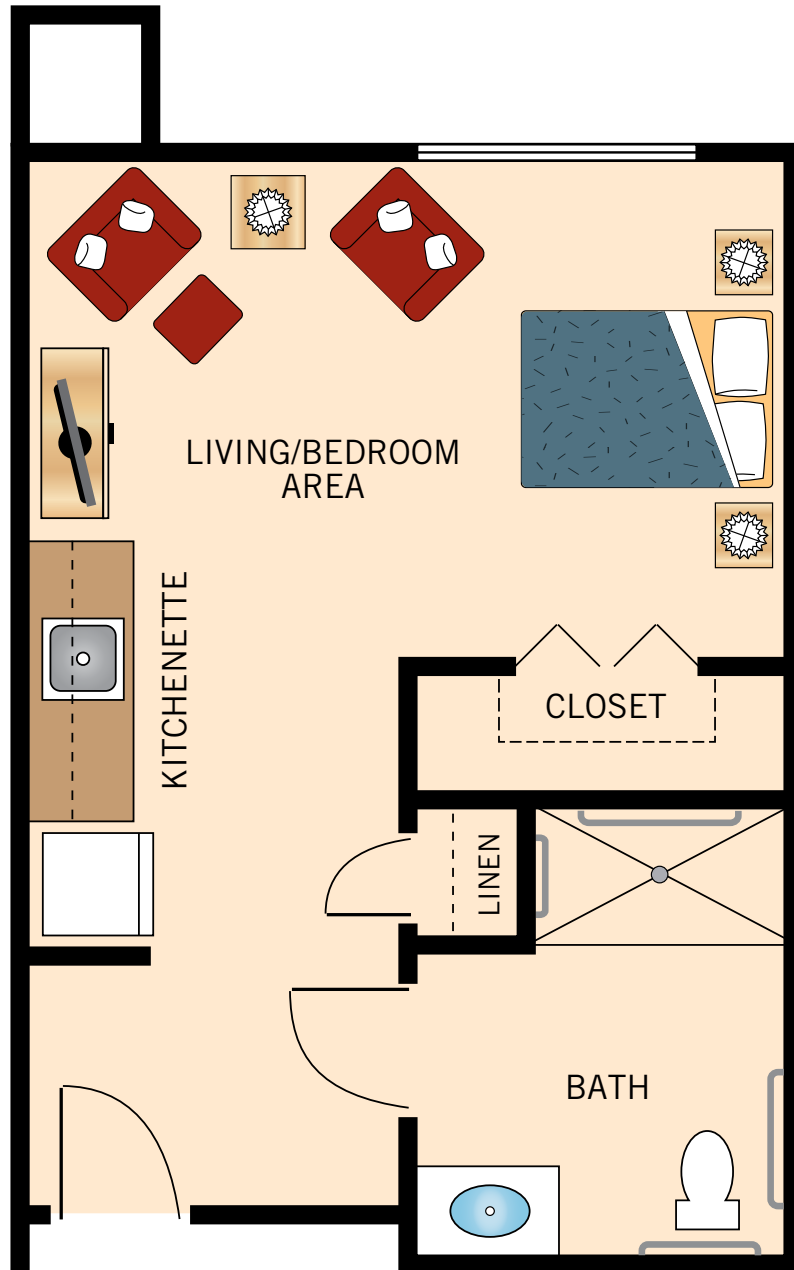

**STUDIO**  
**TUMAMOC**  
376-451 Square Feet

Floor plans are not to scale and are shown for comparative purposes only.  
Actual apartment floor plans may have minor variations.

**STUDIO**  
**AVRA**  
549 Square Feet

Floor plans are not to scale and are shown for comparative purposes only.  
Actual apartment floor plans may have minor variations.

**ONE BEDROOM**  
**MARANA SKY**  
583-626 Square Feet

Floor plans are not to scale and are shown for comparative purposes only.  
Actual apartment floor plans may have minor variations.

**ONE BEDROOM**  
**WASSON PEAK**  
695-708 Square Feet

Floor plans are not to scale and are shown for comparative purposes only.  
Actual apartment floor plans may have minor variations.

**ONE BEDROOM**  
**SWEETWATER**  
542-569 Square Feet

Floor plans are not to scale and are shown for comparative purposes only.  
Actual apartment floor plans may have minor variations.

**TWO BEDROOMS**  
**SAGUARO VISTA**  
796 Square Feet

Floor plans are not to scale and are shown for comparative purposes only.  
Actual apartment floor plans may have minor variations.