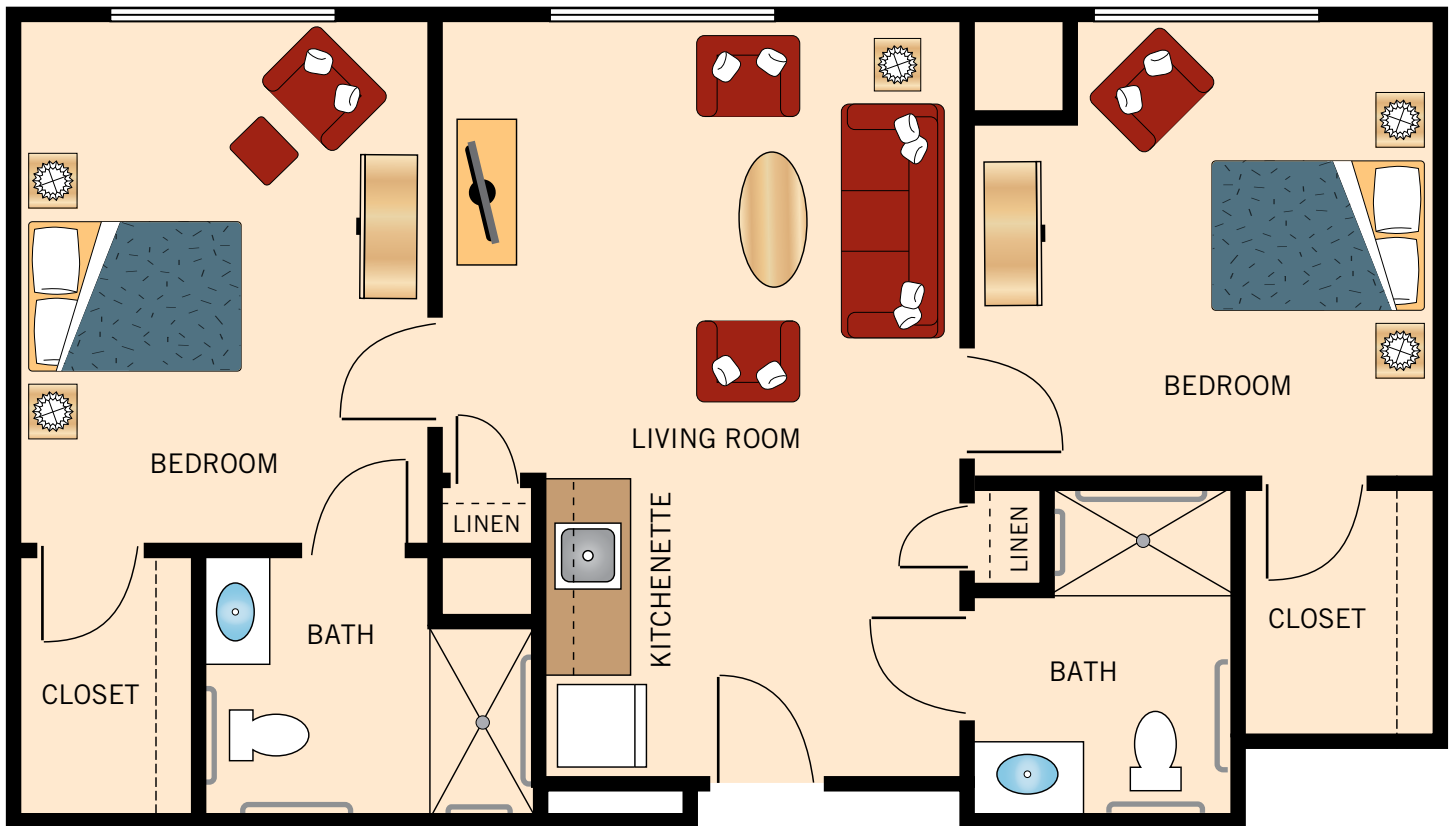

ONE BEDROOM
MARANA SKY
583-626 Square Feet

Floor plans are not to scale and are shown for comparative purposes only.
Actual apartment floor plans may have minor variations.

ONE BEDROOM
WASSON PEAK
695-708 Square Feet

Floor plans are not to scale and are shown for comparative purposes only.
Actual apartment floor plans may have minor variations.

ONE BEDROOM
SWEETWATER
542-569 Square Feet

Floor plans are not to scale and are shown for comparative purposes only.
Actual apartment floor plans may have minor variations.

TWO BEDROOMS
SAGUARO VISTA
796 Square Feet

Floor plans are not to scale and are shown for comparative purposes only.
Actual apartment floor plans may have minor variations.

TWO BEDROOMS
SEVEN FALLS
905 Square Feet

Floor plans are not to scale and are shown for comparative purposes only.
Actual apartment floor plans may have minor variations.

TWO BEDROOMS
GATES PASS
986 Square Feet

Floor plans are not to scale and are shown for comparative purposes only.
Actual apartment floor plans may have minor variations.